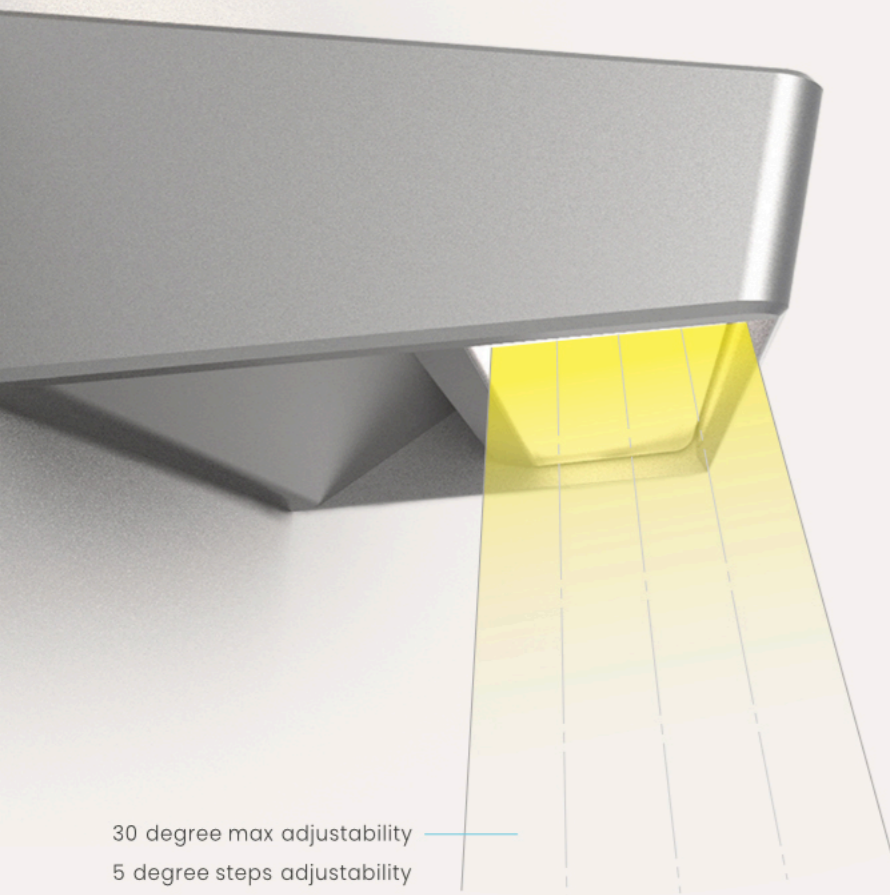

Light Modes

Adjustable Beam Angles

On-demand lighting

- Personalised lighting
- 5 degree 6-step adjustability
- Clearly defined

30 degree max adjustability
5 degree steps adjustability