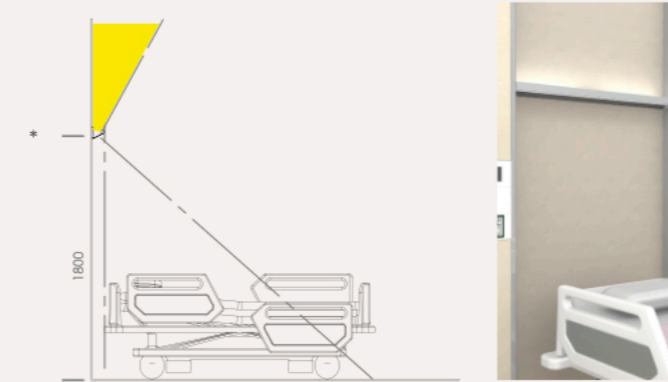

Light Scene Options

Ambient Light

Up-lighting

- CCT: 3000K - 4000K
- CRI >90
- 100 lx

It is rare to require this level of lighting but, if required, a portable examination light must be used.