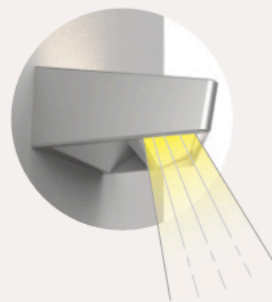

## Adjustable Beam Angles

### On-demand lighting

- Personalised lighting
- 5 degree 6-step adjustability
- Clearly defined

30 degree max adjustability  
5 degree steps adjustability

Tilt-Neutral Examination Light

Tilt-Forward Reading Light