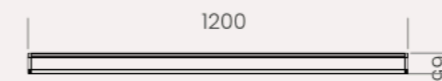

FRONT VIEW

Option 1: No Dimming
Number of circuits: 2
Uplight: 4000k*
Downlight: 4000k*

Option 2: Phase-Cut dimming
Number of circuits: 2
Uplight: 4000k*
Downlight: 4000k*

Option 3: DALI dimming
Number of circuits: 3
Uplight: 4000k*
Downlight: 4000k*

Option 4: DALI dimming w/Tunable White
Number of circuits: 3
Uplight: 2700k - 6000k
Downlight: 2700k - 6000k

Notes

This unit can be customised to your preferences in light output, finishes and size. Light output (lumens) of luminaire depends on option chosen.

Feel free to contact our sales department for your needs.

- Size
- Colour
- Finishes