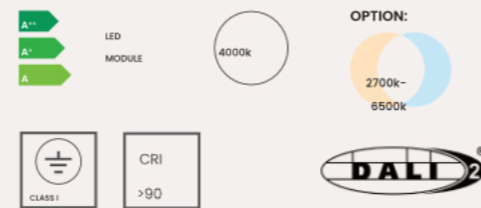

Light Modes

Adjustable Beam Angles

On-demand lighting

- Personalised lighting
- 5 degree 6-step adjustability
- Clearly defined

30 degree max adjustability
5 degree steps adjustability

Light Scene Options

Ambient Light

Up-lighting

- CCT: 3000K - 4000K
- CRI >90
- 100 lx

It is rare to require this level of lighting but, if required, a portable examination light must be used.

Reading Light

Neutral

- CCT: 4000K
- CRI >90
- 300 lx

To be controlled by the patient and to be provided over the patient's activity.

Examination Light

Uplighting + Forward-Tilt

- CCT: 4000K
- CRI >90
- 300-500 lx

Luminaires to use lamps with a colour rendering index of CRI >90.

Night Ambient Light

(Optional)

- CCT: 3000K - 4000K
- CRI >90
- 5 lx

To be provided at the general ward area with a maximum of 0.5 lux over the pillow.

Seamless Design

- Anti-rust aircraft grade aluminium body
- Precision CNC end-trims
- Polyvinylidene fluoride (PVDF) coated to user's choice of colours
- Anti-microbial coating and easy to clean
- Can be mounted on the wall conveniently
- Effortless serviceable drivers and LED modules

Optics

- Optical diffuser covers in Makrolon PC
- Special fluted design for asymmetric light diffusion
- Highly efficient LED modules
- Adjustable bottom beam angle for better light spread and reduced glare
- DALI dimmable (optional)
- Turnable white 3000K - 6500K (optional)